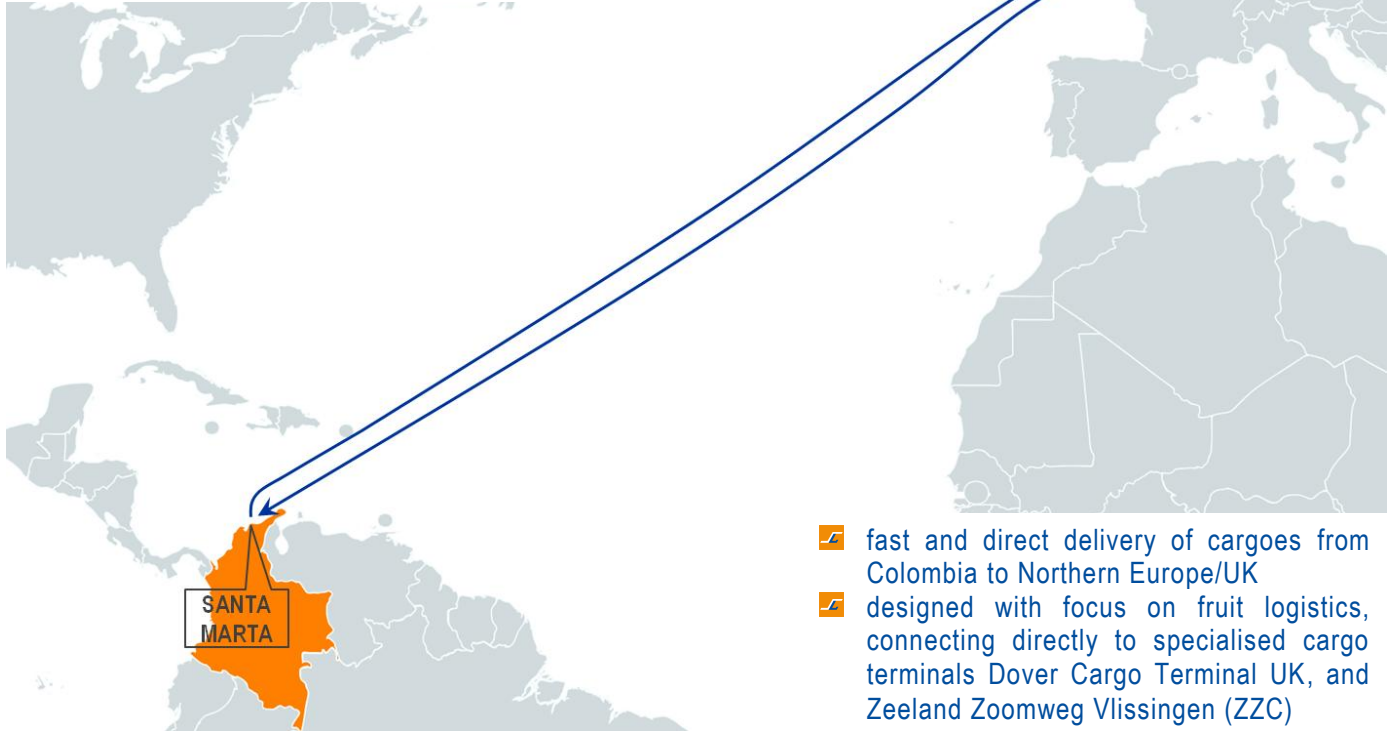

Our door-to-door services extend the market reach of our customers' goods, allowing them to cover a wide range of hinterlands in Germany, UK, France and Eastern Europe for example. We have a high quality network of trucking and feeder operations in place to provide fast and reliable pre- and on-carriage possibilities.

EUROPE - FRENCH WEST INDIES - DUTCH CARIBBEAN - CENTRAL AMERICA - US EAST COAST - EUROPE

KEY FACTS

- 🚢 six vessels
- 🚢 weekly fixed-day sailings
- 🚢 uniquely short transit times on these routes
- 🚢 no transhipments
- 🚢 experience with handling vehicles, OOG and IMO cargo
- 🚢 StreamLines operates mainly at hassle-free, dedicated terminals

WB

Europe

EB

Central America & US East Coast

CARIBANEX EUROPE - CARIBBEAN - COLOMBIA - EUROPE

KEY FACTS

- five vessels
- weekly fixed-day sailings
- fast transit times, guaranteed no transshipments
- all types of modern container equipment

- fast and direct delivery of cargoes from Colombia to Northern Europe/UK
- designed with focus on fruit logistics, connecting directly to specialised cargo terminals Dover Cargo Terminal UK, and Zeeland Zoomweg Vlissingen (ZVC)