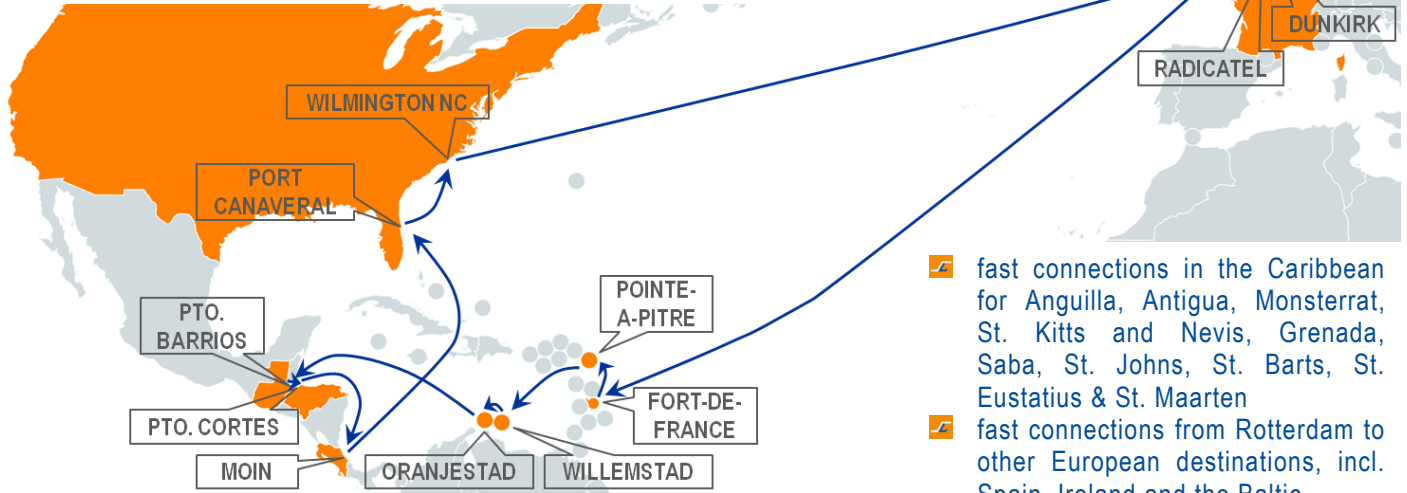

EUROPE - FRENCH WEST INDIES - DUTCH CARIBBEAN - CENTRAL AMERICA - US EAST COAST - EUROPE

KEY FACTS

- 🚢 six vessels
- 🚢 weekly fixed-day sailings
- 🚢 uniquely short transit times on these routes
- 🚢 no transhipments
- 🚢 experience with handling vehicles, OOG and IMO cargo
- 🚢 StreamLines operates mainly at hassle-free, dedicated terminals

- 🚢 fast connections in the Caribbean for Anguilla, Antigua, Monsterrat, St. Kitts and Nevis, Grenada, Saba, St. Johns, St. Barts, St. Eustatius & St. Maarten
- 🚢 fast connections from Rotterdam to other European destinations, incl. Spain, Ireland and the Baltic

to US East Coast & Europe

FROM	TO	Port Canaveral	Wilmington NC	Tilbury	Rotterdam	Dunkirk	Radicatel
		Wed / Thu	Fri / Fri	Mon / Mon	Tue / Wed	Wed / Thu	Fri / Fri
Puerto Barrios	Wed / Wed	7	9	19	20	21	23
Puerto Cortes	Thu / Thu	6	8	18	19	20	22
Moin	Sat / Sun	3	5	15	16	17	19
Port Canaveral	Wed / Thu			11	12	13	15
Wilmington NC	Fri / Fri			10	11	12	14

WB

Europe

EB

Central America & US East Coast

CARIBANEX EUROPE - CARIBBEAN - COLOMBIA - EUROPE

KEY FACTS

- five vessels
- weekly fixed-day sailings
- fast transit times, guaranteed no transshipments
- all types of modern container equipment