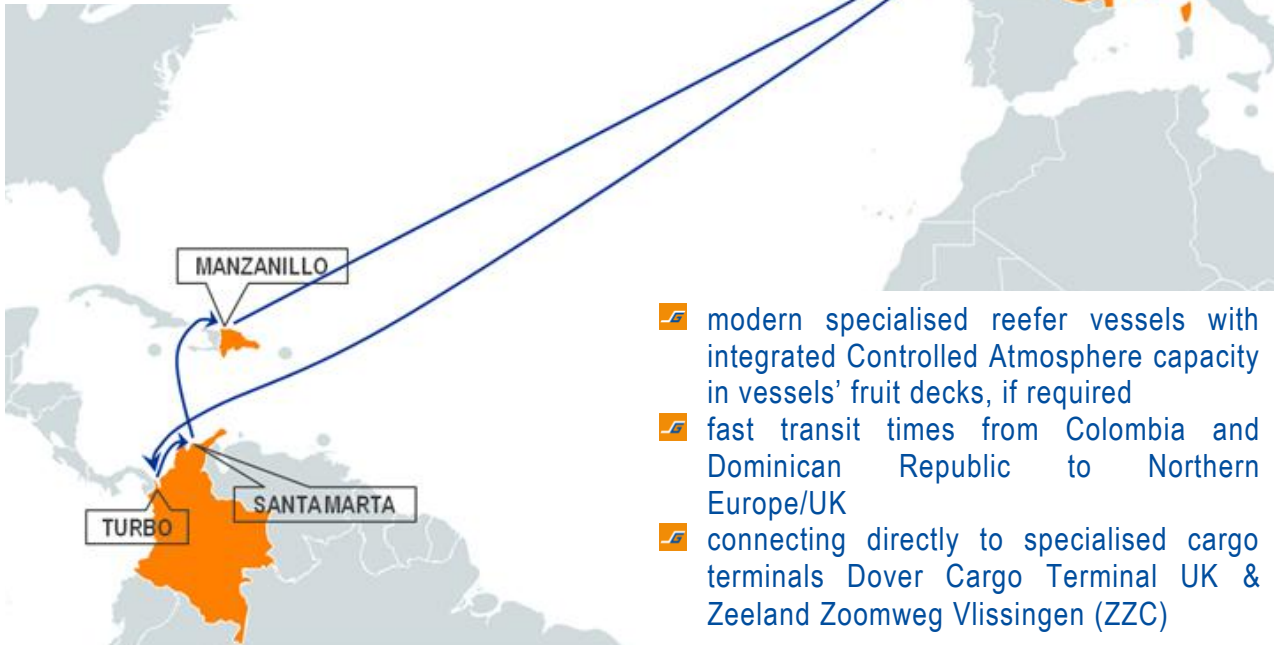

At Seatrade we understand that keeping a schedule and delivering your cargoes on time are instrumental in keeping your business successful!

Seatrade Reefer Chartering N.V.

Head Office:

Landhuis Ararat  
Presidente Rómulo Betancourt Boulevard 2  
Willemstad, Curaçao

# CARIBANEX EUROPE - COLOMBIA - DOMINICAN REPUBLIC - EUROPE

-  modern specialised reefer vessels with integrated Controlled Atmosphere capacity in vessels' fruit decks, if required
-  fast transit times from Colombia and Dominican Republic to Northern Europe/UK
-  connecting directly to specialised cargo terminals Dover Cargo Terminal UK & Zeeland Zoomweg Vlissingen (ZZC)

\*in even weeks the vessels load in Rotterdam, in uneven weeks in Flushing

to Europe

EB Ecuador & Peru	FROM	TO	Dover	Hamburg	Flushing
				Sun	Tue
	Puerto Bolivar	Tue	19	21	23
	Guayaquil	Fri	16	18	20
	Paita	Sun	14	16	18